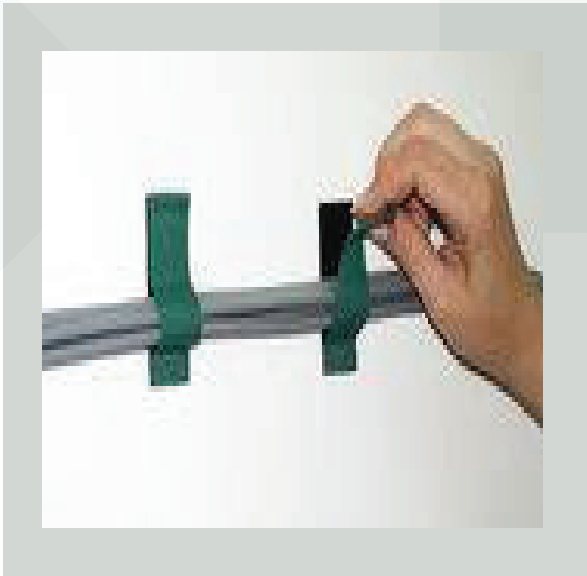

## Heavy Duty Cable Hanger

Here's the best way to arrange cables, cords, and wires quickly and securely. Cable Hanger installs in seconds. It's specifically designed to eliminate the frustration, inconvenience and mess associated with other cable organization methods.

- Cable routing made easy! Sticks to almost any smooth surface.
- Simple to use. Just peel off backing and attach.
- Pull hanger's built-in pull tabs to release cable(s).
- Color coded cable runs allows for easy tracing, tagging and cuts clutter.
- Guaranteed for 10,000 strap and release cycles.
- Cable additions, moves and changes are a snap with this Cable Hanger.