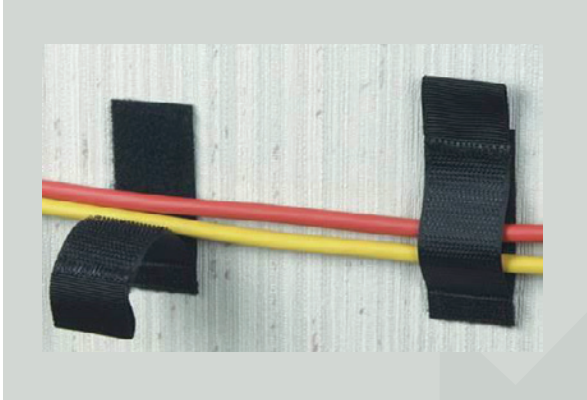

## Heavy Duty Cable Hanger

Here's the best way to arrange cables, cords, and wires quickly and securely. Cable Hanger installs in seconds. It's specifically designed to eliminate the frustration, inconvenience and mess associated with other cable organization methods.

- Cable routing made easy! Sticks to almost any smooth surface.
- Simple to use. Just peel off backing and attach.
- Pull hanger's built-in pull tabs to release cable(s).
- Color coded cable runs allows for easy tracing, tagging and cuts clutter.
- Guaranteed for 10,000 strap and release cycles.
- Cable additions, moves and changes are a snap with this Cable Hanger.